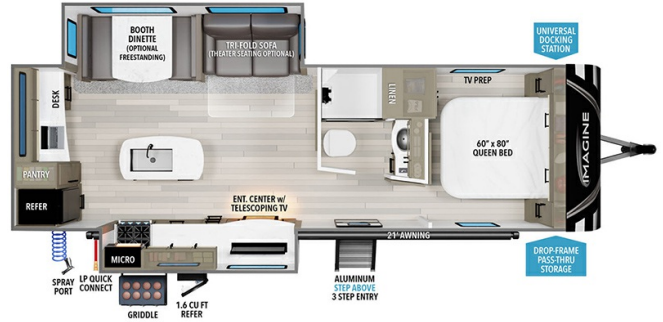

2025 GRAND DESIGN IMAGINE 2670MK

MSRP \$84,980.00

\$274 Bi-Weekly

\$0 down @ 7.99% APR for 60/240 months

(\$26,778 C.O.B.) O.A.C.

Woody's Price \$67,747.00

SPECIFICATIONS

Year	2025
Manufacturer	GRAND DESIGN
Brand	IMAGINE
Model	2670MK
Type	Travel Trailer
Status	New
Stock #	50471
Financing Available	✓
Warranty Available	Manufacturer
Suspension	N/A
Leveling	N/A
Exterior Length	32.3 ft.
Dry Weight	6845 lbs.
Sleeping Capacity	6 person(s)
Interior Colour	BRYNLEE TEAK
Exterior Colour	Fiberglass
Slideouts	2

Disclaimer: Product information, pricing and photos are as accurate as possible and are subject to change without notice.

SELLING FEATURES

Specifications and Features:

- Length (ft): 32'3"
- Width (ft): 8'0"
- Height (ft): 11'2"
- Interior Height (ft): 6'9"
- GVWR (lbs): 8495
- Dry Weight (lbs): 6845
- Hitch Weight (lbs): 690
- Number Of Fresh Water Holding Tanks: 1
- Total Fresh Water Tank Capacity (gal): 52
- Number Of Gray Wa...