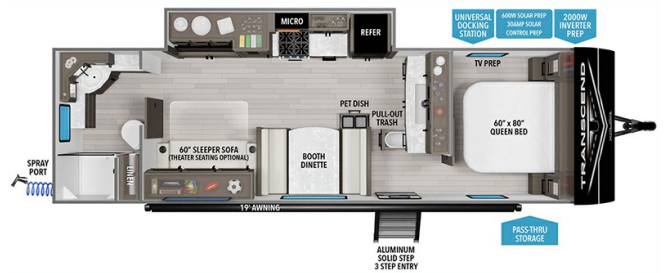

## 2026 GRAND DESIGN TRANSCEND 26RBX

### SPECIFICATIONS

Year	2026
Manufacturer	GRAND DESIGN
Brand	TRANSCEND
Model	26RBX
Type	Travel Trailer
Status	New
Stock #	50469
Financing Available	✓
Warranty Available	Manufacturer
Suspension	N/A
Leveling	N/A
Exterior Length	31.5 ft.
Dry Weight	6147 lbs.
Sleeping Capacity	6 person(s)
Interior Colour	LUNA
Exterior Colour	Aluminum
Slideouts	1

### SELLING FEATURES

Specifications and Features:

- Length (ft): 31'6"
- Width (ft): 8'0"
- Height (ft): 11'0"
- Interior Height (ft): 6'6"
- GVWR (lbs): 7695
- Dry Weight (lbs): 6147
- Payload Capacity (lbs): 1548
- Hitch Weight (lbs): 627
- Number Of Fresh Water Holding Tanks: 1
- Total Fresh Water Tank Capacit...