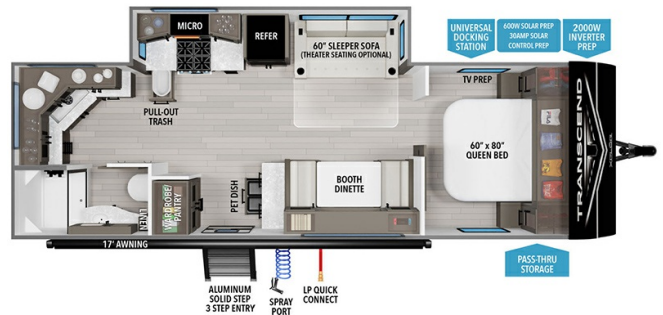

#### SPECIFICATIONS

Year	2026
Manufacturer	GRAND DESIGN
Brand	TRANSCEND
Model	25MLX
Type	Travel Trailer
Status	New
Stock #	50467
Financing Available	✓
Warranty Available	Manufacturer
Suspension	N/A
Leveling	N/A
Exterior Length	29.8 ft.
Dry Weight	7495 lbs.
Sleeping Capacity	6 person(s)
Interior Colour	N/A
Exterior Colour	Aluminum
Slideouts	1

#### SELLING FEATURES

Specifications and Features:

- Length (ft): 29'9"
- Width (ft): 8'0"
- Height (ft): 11'0"
- Interior Height (ft): 6'6"
- GVWR (lbs): 7495
- Number Of Fresh Water Holding Tanks: 1
- Total Fresh Water Tank Capacity (gal): 56
- Number Of Gray Water Holding Tanks: 1
- Total Gray Water Tank Capacity (gal): 20