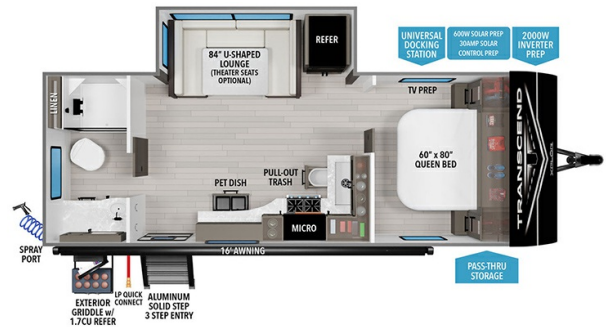

2026 GRAND DESIGN TRANSCEND 22RBX

MSRP \$57,980.00

\$186 Bi-Weekly

\$0 down @ 7.99% APR for 60/240 months
(\$18,174 C.O.B.) O.A.C.

Woody's Price \$45,980.00

SPECIFICATIONS

Year	2026
Manufacturer	GRAND DESIGN
Brand	TRANSCEND
Model	22RBX
Type	Travel Trailer
Status	New
Stock #	50466
Financing Available	✓
Warranty Available	Manufacturer
Suspension	N/A
Leveling	N/A
Exterior Length	26.8 ft.
Dry Weight	6995 lbs.
Sleeping Capacity	4 person(s)
Interior Colour	LUNA
Exterior Colour	Aluminum
Slideouts	1

Disclaimer: Product information, pricing and photos are as accurate as possible and are subject to change without notice.

SELLING FEATURES

Specifications and Features:

- Length (ft): 26'10"
- Width (ft): 8'0"
- Height (ft): 11'0"
- Interior Height (ft): 6'6"
- GVWR (lbs): 6995
- Number Of Fresh Water Holding Tanks: 1
- Total Fresh Water Tank Capacity (gal): 56
- Number Of Gray Water Holding Tanks: 1
- Total Gray Water Tank Capac...