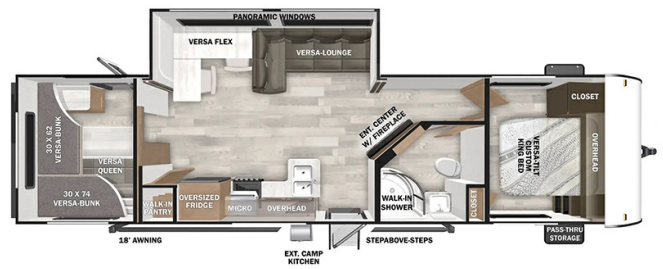

SPECIAL UNIT

2025 FOREST RIVER WILDWOOD 29VBUD

SPECIFICATIONS

Year	2025
Manufacturer	FOREST RIVER
Brand	WILDWOOD
Model	29VBUD
Type	Travel Trailer
Status	PreOwned
Stock #	P3228A
Financing Available	✓
Warranty Available	✓
Suspension	N/A
Leveling	N/A
Exterior Length	36.2 ft.
Dry Weight	7728 lbs.
Sleeping Capacity	10 person(s)
Interior Colour	N/A
Exterior Colour	Aluminum
Slideouts	1

Disclaimer: Product information, pricing and photos are as accurate as possible and are subject to change without notice.

SELLING FEATURES

Specifications and Features:

- Length (ft): 36'2"
- Width (ft): 8'0"
- Height (ft): 11'3"
- GVWR (lbs): 9710
- Dry Weight (lbs): 7728
- Payload Capacity (lbs): 1982
- Hitch Weight (lbs): 910
- Number Of Fresh Water Holding Tanks: 1
- Total Fresh Water Tank Capacity (gal): 40
- Number Of Gray ...