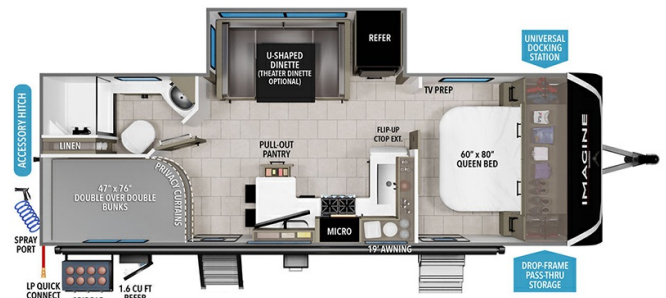

2026 GRAND DESIGN IMAGINE 2470BH

MSRP \$73,980.00

\$238 Bi-Weekly

\$0 down @ 7.99% APR for 60/240 months
(\$23,220 C.O.B.) O.A.C.

Woody's Price \$58,747.00

SPECIFICATIONS

Year	2026
Manufacturer	GRAND DESIGN
Brand	IMAGINE
Model	2470BH
Type	Travel Trailer
Status	New
Stock #	50464
Financing Available	✓
Warranty Available	Manufacturer
Suspension	N/A
Leveling	N/A
Exterior Length	29.0 ft.
Dry Weight	6406 lbs.
Sleeping Capacity	8 person(s)
Interior Colour	BRYNLEE TEAK
Exterior Colour	Fiberglass
Slideouts	1

Disclaimer: Product information, pricing and photos are as accurate as possible and are subject to change without notice.

SELLING FEATURES

Specifications and Features:

- Length (ft): 29'0"
- Width (ft): 8'0"
- Height (ft): 11'2"
- Interior Height (ft): 6'9"
- GVWR (lbs): 7850
- Dry Weight (lbs): 6406
- Payload Capacity (lbs): 1444
- Hitch Weight (lbs): 659
- Number Of Fresh Water Holding Tanks: 1
- Total Fresh Water Tank Capacit...