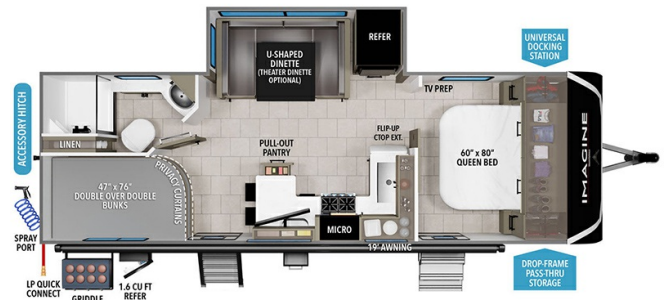

WOODY'S RV WORLD LEDUC

weleads@woodysrvleduc.dsmessage.com 1-888-343-0234

8012 - Sparrow Crescent, Leduc, AB T9E 7G1

Local 1-780-986-1234 | Fax 1-780-986-0100 | <https://www.woodysrv.com/>

MSRP $73,980.00

Woody's Price

2026 GRAND DESIGN IMAGINE 2470BH

SPECIFICATIONS

Year	2026
Manufacturer	GRAND DESIGN
Brand	IMAGINE
Model	2470BH
Type	Travel Trailer
Status	New
Stock #	50464
Financing Available	✓
Warranty Available	Manufacturer
Suspension	N/A
Leveling	N/A
Exterior Length	29.0 ft.
Dry Weight	6406 lbs.
Sleeping Capacity	8 person(s)
Interior Colour	BRYNLEE TEAK
Exterior Colour	Fiberglass
Slideouts	1

Disclaimer: Product information, pricing and photos are as accurate as possible and are subject to change without notice.

SELLING FEATURES

Specifications and Features:

- Length (ft): 29'0"
- Width (ft): 8'0"
- Height (ft): 11'2"
- Interior Height (ft): 6'9"
- GVWR (lbs): 7850
- Dry Weight (lbs): 6406
- Payload Capacity (lbs): 1444
- Hitch Weight (lbs): 659
- Number Of Fresh Water Holding Tanks: 1
- Total Fresh Water Tank Capacit...

OPTIONS & EQUIPMENT

- RVIA SEAL
- BOOTH DINETTE
- 50 AMP SERVICE - WIRED AND FRAMED FOR 2ND A/C
- IMAGINE PEACE OF MIND PACKAGE
- IMAGINE ULTIMATE POWER PACKAGE
- IMAGINE 4 SEASON PROTECTION PACKAGE
- GOODYEAR TIRES
- SOLAR PACKAGE
- SAFERIDE RV ROAD SIDE ASSISTANCE
- ABS AXLE W/ SWAY CONTROL
- BRYNLEE TEAK
- WOODY'S VOLUME DISCOUNT

Powered by focusRV