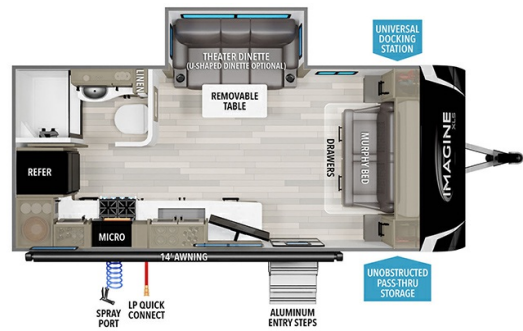

### SPECIFICATIONS

Year	2025
Manufacturer	GRAND DESIGN
Brand	IMAGINE XLS
Model	17MKE
Type	Travel Trailer
Status	New
Stock #	13093
Financing Available	✓
Warranty Available	✓
Suspension	N/A
Leveling	N/A
Exterior Length	21.9 ft.
Dry Weight	4674 lbs.
Sleeping Capacity	4 person(s)
Interior Colour	N/A
Exterior Colour	Fiberglass
Slideouts	1

#### Specifications and Features:

- Length (ft): 21'11"
- Width (ft): 8'0"
- Height (ft): 10'10"
- Interior Height (ft): 6'6"
- GVWR (lbs): 6395
- Dry Weight (lbs): 4674
- Hitch Weight (lbs): 480
- Number Of Fresh Water Holding Tanks: 1
- Total Fresh Water Tank Capacity (gal): 43
- Number Of Gray ...