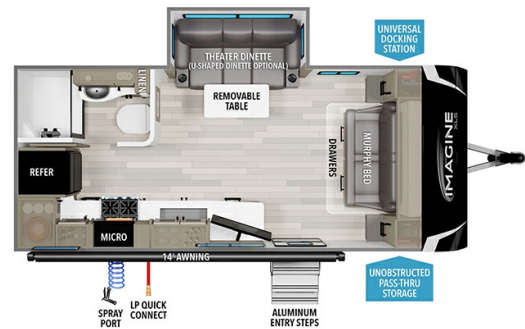

SPECIFICATIONS

Year	2025
Manufacturer	GRAND DESIGN
Brand	IMAGINE XLS
Model	17MKE
Type	Travel Trailer
Status	New
Stock #	13093
Financing Available	✓
Warranty Available	✓
Suspension	N/A
Leveling	N/A
Exterior Length	21.9 ft.
Dry Weight	4674 lbs.
Sleeping Capacity	4 person(s)
Interior Colour	N/A
Exterior Colour	Fiberglass
Slideouts	1

Disclaimer: Product information, pricing and photos are as accurate as possible and are subject to change without notice.

SELLING FEATURES

Specifications and Features:

- Length (ft): 21'11"
- Width (ft): 8'0"
- Height (ft): 10'10"
- Interior Height (ft): 6'6"
- GVWR (lbs): 6395
- Dry Weight (lbs): 4674
- Hitch Weight (lbs): 480
- Number Of Fresh Water Holding Tanks: 1
- Total Fresh Water Tank Capacity (gal): 43
- Number Of Gray ...