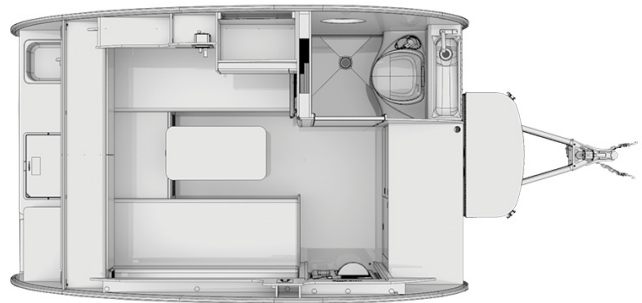

### 2024 nuCamp TAB 320 CS-S BOONDOCK PACKAGE

#### SPECIFICATIONS

Year	2024
Manufacturer	nuCamp
Brand	TAB
Model	320 CS-S BOONDOCK PACKAGE
Type	Teardrop Trailer
Status	PreOwned
Stock #	006067
Financing Available	✓
Warranty Available	✓
Suspension	N/A
Leveling	Manual
Exterior Length	15.2 ft.
Dry Weight	2146 lbs.
Sleeping Capacity	2 person(s)
Interior Colour	N/A
Exterior Colour	Fibreglass
Slideouts	N/A

#### SELLING FEATURES

The classic clamshell trailer!

Features:

- **T@B 320 Convenience Package:** Premium soft close cabinetry, Alde central heat/ hot water, Center A/C, Expandable split bed, Front Window, Bluetooth media center w/ 19" TV, Stainless-steel sink, 2-Burner glass-top stove, 45L 12-volt Camco cooler, Lagun Table w/ External mount, Cassette toilet w/ molded sink, Power roof Fan, Side Portal Windows, Composite flooring, Molded underbelly shield, Alloy wheels, 14" steel spare tire with spare tire undermount, Electric Brakes, Nautilus w/ external shower, External LP hook - up, Diamond Plate Storage Tub, Custom trim kit w/ molded keder rail
- **Boondock Package:** Aggressive Off-road tires, Pitched axle, Boondock molded fenders, Boondock entry door handle & step, Aluminum utility platform
- Sleeps up to 2- u-dinette that folds down to a bed
- Exterior kitchen includes fridge, stovetop, microwave, sink and storage
- Wet bath includes shower, toilet and side portal window
- Entertainment space with TV and stereo
- Lagun interior/exterior table mount
- Roof rack
- Exterior baggage door
- Includes deep cycle marine battery and propane tank
- Dry weight of 2,146lbs