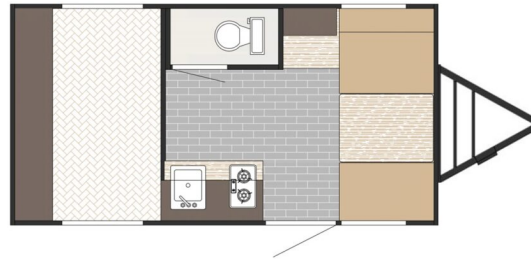

2026 SUNSET PARK RV SUNRAY 149

MSRP \$42,980.00

Woody's Price

SPECIFICATIONS

Year	2026
Manufacturer	SUNSET PARK RV
Brand	SUNRAY
Model	149
Type	Travel Trailer
Status	New
Stock #	50413
Financing Available	✓
Warranty Available	Manufacturer
Suspension	N/A
Leveling	N/A
Exterior Length	16.8 ft.
Dry Weight	2260 lbs.
Sleeping Capacity	3 person(s)
Interior Colour	N/A
Exterior Colour	N/A
Slideouts	N/A

Disclaimer: Product information, pricing and photos are as accurate as possible and are subject to change without notice.

OPTIONS & EQUIPMENT

- COMFORT PACKAGE
- SUNRAY PACKAGE
- SUNRAY COLOUR
- CABINETS
- SOLID STEPS
- 190 WATTS SOLAR W/ CONTROLLER
- ELECTRIC AWNING
- SUNRAY PACKAGE DISCOUNT
- VOLUME DISCOUNT
- DEALER PICK UP
- GRAY DECOR
- LOYALTY DISCOUNT
- FALL PROGRAM DISCOUNT
- A/C & FURNACE
- 6 GALLON DSI GAS WATER HEATER
- REFRIGERATOR
- QUICK CONNECT GAS LINE
- OUTSIDE SHOWER
- BATTERY DISCONNECT
- 6 LIFT W/ HEAVY DUTY TIRES
- CONTROLLER INSTALLED
- GAS/ELECTRIC DSI WATER HEATER
- ROOF RACK
- 20LB PROPANE