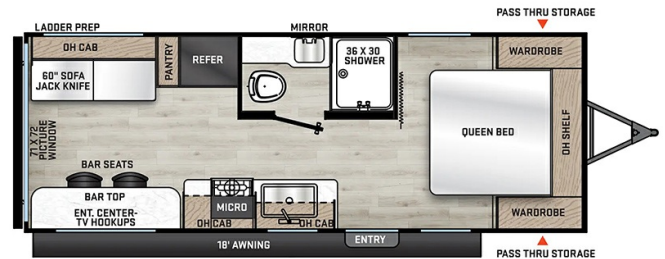

### SPECIFICATIONS

Year	2025
Manufacturer	FOREST RIVER
Brand	AURORA
Model	22EPIC
Type	Travel Trailer
Status	New
Stock #	25AR043
Financing Available	✓
Warranty Available	✓
Suspension	N/A
Leveling	N/A
Exterior Length	25.9 ft.
Dry Weight	4689 lbs.
Sleeping Capacity	6 person(s)
Interior Colour	N/A
Exterior Colour	N/A
Slideouts	N/A

### SELLING FEATURES

2025 Forest River Aurora 22EPIC – Compact, Lightweight, and Built for Adventure

The 2025 Forest River Aurora 22EPIC is the perfect blend of comfort, functionality, and tow-friendly design. With a total length of just under 26 feet and a dry weight of only 4,689 lbs, this travel trailer is idea...