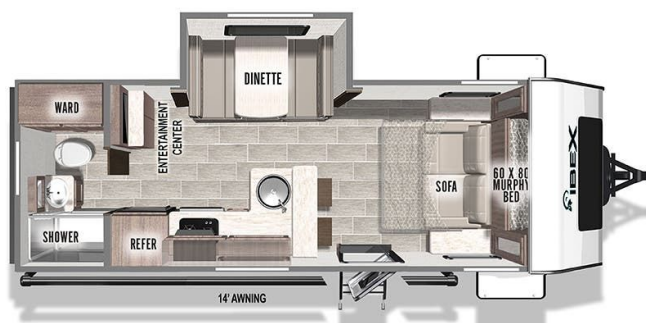

### SPECIFICATIONS

Year	2023
Manufacturer	FOREST RIVER
Brand	IBEX
Model	20MDS
Type	Travel Trailer
Status	PreOwned
Stock #	23360
Financing Available	✘
Warranty Available	✘
Suspension	N/A
Leveling	N/A
Exterior Length	22.9 ft.
Dry Weight	5238 lbs.
Sleeping Capacity	4 person(s)
Interior Colour	Gray
Exterior Colour	White / Gray
Slideouts	1

### SELLING FEATURES

Introducing the 2023 Ibex 29MDS, from Forest River. The Ibex 29MDS contains everything you will need to make traveling effortless and straightforward. This travel trailer sleeps up to 4 people. Inside the Ibex 29MDS, you will find a four seat bench dinette that converts into a bed providing addit...