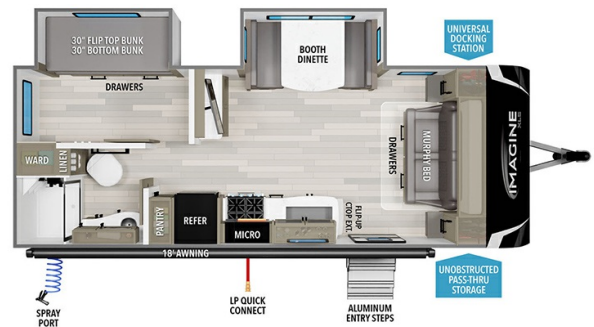

MSRP \$63,980.00
Woody's Price

2025 GRAND DESIGN IMAGINE XLS 22BHE

SPECIFICATIONS

Year	2025
Manufacturer	GRAND DESIGN
Brand	IMAGINE XLS
Model	22BHE
Type	Travel Trailer
Status	New
Stock #	50365
Financing Available	✓
Warranty Available	Manufacturer
Suspension	N/A
Leveling	N/A
Exterior Length	25.3 ft.
Dry Weight	5589 lbs.
Sleeping Capacity	6 person(s)
Interior Colour	BRYNLEE TEAK
Exterior Colour	Fiberglass
Slideouts	2

Disclaimer: Product information, pricing and photos are as accurate as possible and are subject to change without notice.

SELLING FEATURES

Specifications and Features:

- Length (ft): 25'4"
- Width (ft): 8'0"
- Height (ft): 10'10"
- Interior Height (ft): 6'6"
- GVWR (lbs): 6995
- Dry Weight (lbs): 5589
- Hitch Weight (lbs): 543
- Number Of Fresh Water Holding Tanks: 1
- Total Fresh Water Tank Capacity (gal): 43
- Number Of Gray W...