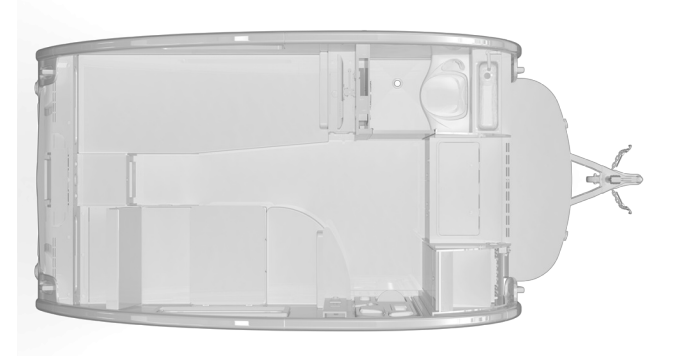

2026 nuCamp TAB 360 S BOONDOCK WITH BLACK CANYON PKG

\$54,900.00

\$243 Bi-Weekly

SPECIFICATIONS

Year	2026
Manufacturer	nuCamp
Brand	TAB
Model	360 S BOONDOCK WITH BLACK CANYON PKG
Type	Teardrop Trailer
Status	New
Stock #	007535
Financing Available	✓
Warranty Available	✓
Suspension	N/A
Leveling	Manual
Exterior Length	16.8 ft.
Dry Weight	2729 lbs.
Sleeping Capacity	2 person(s)
Interior Colour	N/A
Exterior Colour	Fibreglass
Slideouts	N/A

Disclaimer: Product information, pricing and photos are as accurate as possible and are subject to change without notice.

SELLING FEATURES

The new nuCamp teardrop! The TAB 360!

Features:

2026 TAB 360 S:

BASE PACKAGE:

CONVENIENCE PACKAGE:

- External Solar Port
- 100Ah 12-volt Lithium Battery
- Intelligent Battery Detection Converter
- Bluetooth® Smartshunt Battery Monitor

BLACK CANYON PACKAGE:

- Solar Upgrade to Dual 190-watt Panels

- Holding Tank Heaters
- Under-Glow Lights

- Sleeps up to 2
- Kitchen includes fridge, stovetop, sink and storage
- Wet bath includes shower, toilet and side portal window
- Entertainment space with TV and stereo
- Exterior baggage door
- Propane tank
- Full manufacturer's warranty
- Dry weight of 2,729lbs