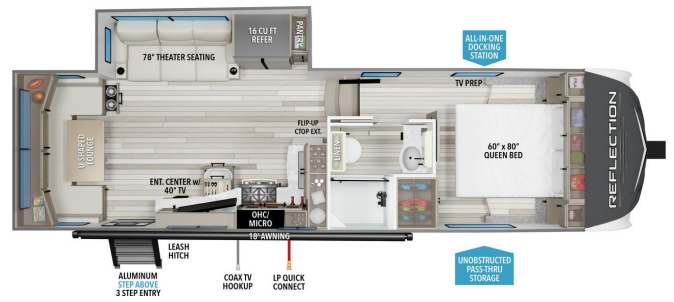

MSRP \$100,980.00
Woody's Price

2025 GRAND DESIGN REFLECTION 150 260RD

SPECIFICATIONS

Year	2025
Manufacturer	GRAND DESIGN
Brand	REFLECTION 150
Model	260RD
Type	Fifth Wheel
Status	New
Stock #	50351
Financing Available	✓
Warranty Available	Manufacturer
Suspension	N/A
Leveling	N/A
Exterior Length	29.8 ft.
Dry Weight	7534 lbs.
Sleeping Capacity	4 person(s)
Interior Colour	COLLINS
Exterior Colour	Fiberglass
Slideouts	1

Disclaimer: Product information, pricing and photos are as accurate as possible and are subject to change without notice.

SELLING FEATURES

Specifications and Features:

- Length (ft): 29'10"
- Width (ft): 8'0"
- Height (ft): 12'0"
- GVWR (lbs): 9995
- Dry Weight (lbs): 7534
- Payload Capacity (lbs): 2461
- Hitch Weight (lbs): 1269
- Number Of Fresh Water Holding Tanks: 1
- Total Fresh Water Tank Capacity (gal): 55
- Number Of Gra...