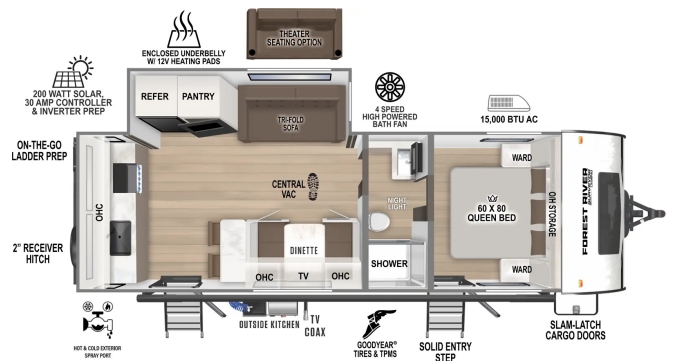

**SPECIAL UNIT**

**\$32,992.00**

Originally \$36,992

**2025 FOREST RIVER SURVEYOR LEGEND 261RKLE**

**SPECIFICATIONS**

Year	2025
Manufacturer	FOREST RIVER
Brand	SURVEYOR LEGEND
Model	261RKLE
Type	Travel Trailer
Status	New
Stock #	SV479104
Financing Available	✓
Warranty Available	✓
Suspension	N/A
Leveling	N/A
Exterior Length	30.0 ft.
Dry Weight	6078 lbs.
Sleeping Capacity	N/A person(s)
Interior Colour	N/A
Exterior Colour	Fiberglass
Slideouts	1

**Disclaimer:** Product information, pricing and photos are as accurate as possible and are subject to change without notice.

**SELLING FEATURES**

Specifications and Features:

- Length (ft): 30'9"
- Width (ft): 8'0"
- Height (ft): 11'3"
- GVWR (lbs): 7578
- Dry Weight (lbs): 6078
- Payload Capacity (lbs): 1500
- Hitch Weight (lbs): 640
- Number Of Fresh Water Holding Tanks: 1
- Total Fresh Water Tank Capacity (gal): 40
- Number Of Gray ...