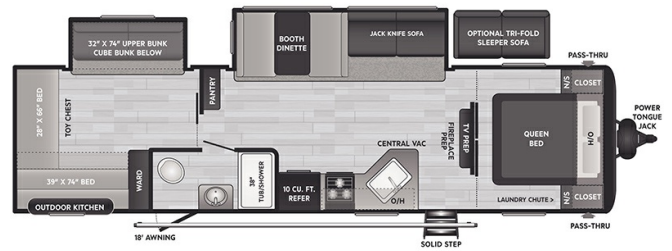

SPECIAL UNIT

\$46,995.00

Originally \$50,995

2025 KEYSTONE HIDEOUT 31BRD

SPECIFICATIONS

Year	2025
Manufacturer	KEYSTONE
Brand	HIDEOUT
Model	31BRD
Type	Travel Trailer
Status	New
Stock #	N244247
Suspension	N/A
Leveling	N/A
Exterior Length	35.9 ft.
Dry Weight	8015 lbs.
Sleeping Capacity	11 person(s)
Interior Colour	N/A
Exterior Colour	Aluminum
Slideouts	2

Disclaimer: Product information, pricing and photos are as accurate as possible and are subject to change without notice.

SELLING FEATURES

Specifications and Features:

- Length (ft): 35'11"
- Height (ft): 11'3"
- GVWR (lbs): 9600
- Dry Weight (lbs): 8015
- Payload Capacity (lbs): 1830
- Hitch Weight (lbs): 1045
- Number Of Fresh Water Holding Tanks: 1
- Total Fresh Water Tank Capacity (gal): 46
- Number Of Gray Water Holding Tan...