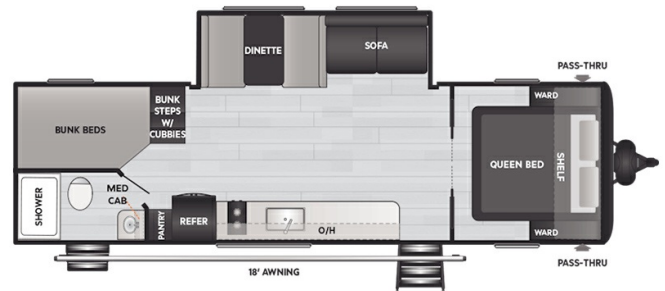

SPECIAL UNIT

\$37,995.00

Originally \$39,995

2025 KEYSTONE COLEMAN LIGHT 26BX

SPECIFICATIONS

Year	2025
Manufacturer	KEYSTONE
Brand	COLEMAN LIGHT
Model	26BX
Type	Travel Trailer
Status	New
Stock #	N944980
Suspension	N/A
Leveling	N/A
Exterior Length	30.3 ft.
Dry Weight	5016 lbs.
Sleeping Capacity	10 person(s)
Interior Colour	N/A
Exterior Colour	Fiberglass
Slideouts	1

Disclaimer: Product information, pricing and photos are as accurate as possible and are subject to change without notice.

SELLING FEATURES

Specifications and Features:

- Length (ft): 30'4"
- Height (ft): 10'9"
- Interior Height (ft): 6'6"
- GVWR (lbs): 7000
- Dry Weight (lbs): 5016
- Payload Capacity (lbs): 1984
- Hitch Weight (lbs): 642
- Number Of Fresh Water Holding Tanks: 1
- Total Fresh Water Tank Capacity (gal): 41
- Numbe...