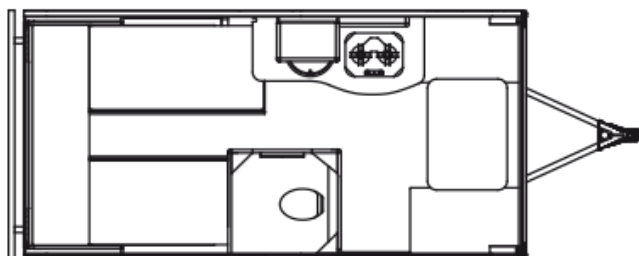

2026 SAFARI CONDO ALTO R1723

SPECIFICATIONS

Year	2026
Manufacturer	SAFARI CONDO
Brand	ALTO
Model	R1723
Type	Travel Trailer
Status	New
Stock #	7565
Financing Available	✓
Warranty Available	✓
Suspension	N/A
Leveling	N/A
Exterior Length	17.0 ft.
Dry Weight	N/A lbs.
Sleeping Capacity	3 person(s)
Interior Colour	DANISH MAPLE/ CONCRETE/ BLUE SKY
Exterior Colour	SILVER BLUE
Slideouts	N/A

Disclaimer: Product information, pricing and photos are as accurate as possible and are subject to change without notice.

SELLING FEATURES

Living Space

- Electric retractable roof allows for a spacious interior
- 60" x 76" queen bed
- 36" x 81" front single bed
- Portable front table
- Kitchenette with pull-out shelves
- Front storage
- Toilet/shower compartment with curtain