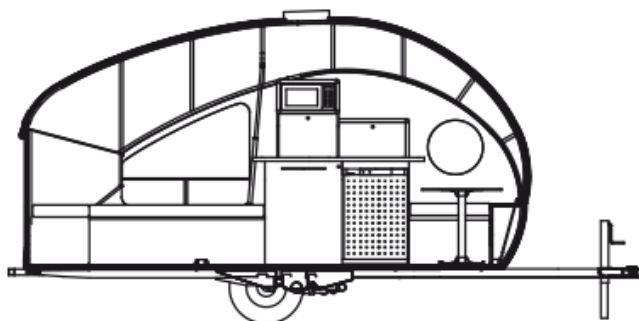

2026 SAFARI CONDO ALTO R1723

SPECIFICATIONS

Year	2026
Manufacturer	SAFARI CONDO
Brand	ALTO
Model	R1723
Type	Travel Trailer
Status	New
Stock #	7565
Financing Available	✓
Warranty Available	✓
Suspension	N/A
Leveling	N/A
Exterior Length	17.0 ft.
Dry Weight	N/A lbs.
Sleeping Capacity	3 person(s)
Interior Colour	DANISH MAPLE/ CONCRETE/ BLUE SKY
Exterior Colour	SILVER BLUE
Slideouts	N/A

Disclaimer: Product information, pricing and photos are as accurate as possible and are subject to change without notice.

SELLING FEATURES

Living Space

- Electric retractable roof allows for a spacious interior
- 60" x 76" queen bed
- 36" x 81" front single bed
- Portable front table
- Kitchenette with pull-out shelves
- Front storage
- Toilet/shower compartment with curtain