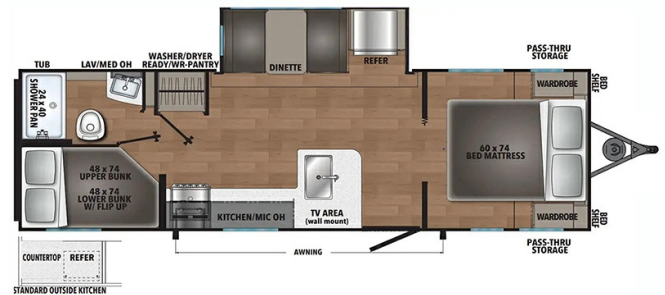

2025 COACHMEN NORTHERN SPIRIT DLX 5250BHS

\$34,900.00

Originally \$51,542.78

\$156 Bi-Weekly

SPECIFICATIONS

Year	2025
Manufacturer	COACHMEN
Brand	NORTHERN SPIRIT DLX
Model	5250BHS
Type	Travel Trailer
Status	New
Stock #	5099
Financing Available	✓
Warranty Available	✓
Suspension	N/A
Leveling	N/A
Exterior Length	28.9 ft.
Dry Weight	5383 lbs.
Sleeping Capacity	8 person(s)
Interior Colour	N/A
Exterior Colour	Fiberglass
Slideouts	1

Disclaimer: Product information, pricing and photos are as accurate as possible and are subject to change without notice.

SELLING FEATURES

Specifications and Features:

- Length (ft): 28'11"
- Width (ft): 8'0"
- Height (ft): 11'3"
- GVWR (lbs): 7459
- Dry Weight (lbs): 5383
- Payload Capacity (lbs): 2166
- Hitch Weight (lbs): 549
- Number Of Fresh Water Holding Tanks: 1
- Total Fresh Water Tank Capacity (gal): 39
- Number Of Gray...