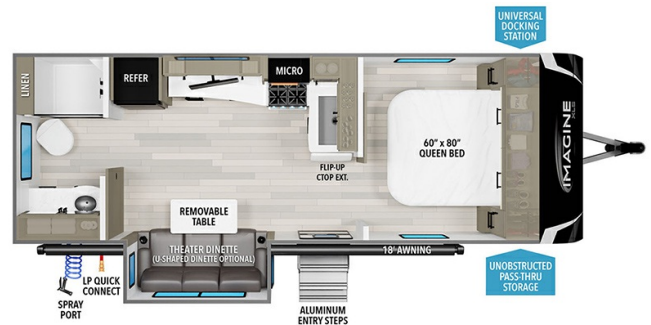

MSRP \$64,980.00

\$202 Bi-Weekly

\$0 down @ 7.99% APR for 60/240 months

(\$19,755 C.O.B.) O.A.C.

Woody's Price \$49,980.00

SPECIFICATIONS

Year	2025
Manufacturer	GRAND DESIGN
Brand	IMAGINE XLS
Model	22RBE
Type	Travel Trailer
Status	New
Stock #	50285
Financing Available	✓
Warranty Available	Manufacturer
Suspension	N/A
Leveling	N/A
Exterior Length	25.9 ft.
Dry Weight	5125 lbs.
Sleeping Capacity	4 person(s)
Interior Colour	BRYNLEE TEAK
Exterior Colour	Fiberglass
Slideouts	1

Disclaimer: Product information, pricing and photos are as accurate as possible and are subject to change without notice.

SELLING FEATURES

Specifications and Features:

- Length (ft): 25'11"
- Width (ft): 8'0"
- Height (ft): 10'10"
- Interior Height (ft): 6'6"
- GVWR (lbs): 6995
- Dry Weight (lbs): 5125
- Hitch Weight (lbs): 497
- Number Of Fresh Water Holding Tanks: 1
- Total Fresh Water Tank Capacity (gal): 43
- Number Of Gray ...