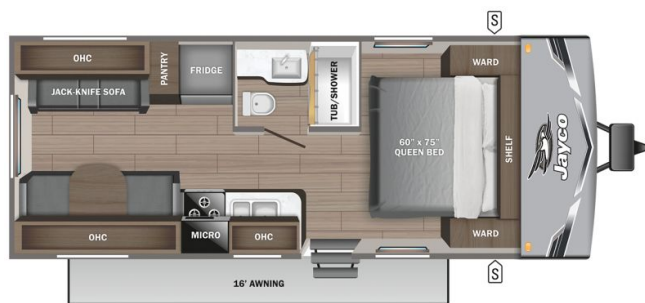

## 2025 JAYCO JAY FLIGHT SLX 210QB

### SPECIFICATIONS

Year	2025
Manufacturer	JAYCO
Brand	JAY FLIGHT SLX
Model	210QB
Type	Travel Trailer
Status	New
Stock #	23287
Financing Available	✘
Warranty Available	✘
Suspension	N/A
Leveling	N/A
Exterior Length	25.9 ft.
Dry Weight	4388 lbs.
Sleeping Capacity	6 person(s)
Interior Colour	Classic Farmhouse
Exterior Colour	White / Gray
Slideouts	N/A

### SELLING FEATURES

Introducing the 2025 Jay Flight SLX 210QB, made by Jayco. The Jay Flight SLX 210QB travel trailer provides you with all of the comforts you need. This travel trailer sleeps up to 6 people. Inside this Jay Flight SLX 210QB, you will find a four seat bench dinette that converts to another bed for a...