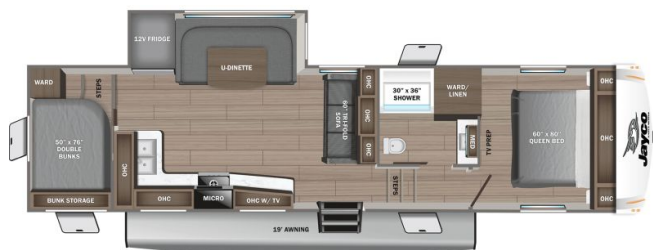

SICARD RV

sales.leads.focusrv@sicardrv.com 1-800-688-2210
7526 Regional Road 20, West Lincoln, ON L0R 2A0
Local 1-905-957-3344 | www.sicardrv.com

2026 JAYCO EAGLE SLE 28BHU

\$59,990.00

Originally ~~\$86,950.00~~

\$281 Bi-Weekly

SPECIFICATIONS

Year	2026
Manufacturer	JAYCO
Brand	EAGLE SLE
Model	28BHU
Type	Fifth Wheel
Status	New
Stock #	23303
Financing Available	✘
Warranty Available	✘
Suspension	N/A
Leveling	N/A
Exterior Length	29.3 ft.
Dry Weight	8673 lbs.
Sleeping Capacity	8 person(s)
Interior Colour	Farmhouse
Exterior Colour	White
Slideouts	2

Disclaimer: Product information, pricing and photos are as accurate as possible and are subject to change without notice.

SELLING FEATURES

Introducing the 2026 Eagle SLE 28BHU, made by Jayco. The Eagle SLE 28BHU is a great way to escape the ordinary, relax, and enjoy family and friends. This fifth wheel sleeps up to 8 people. Inside this Eagle SLE 28BHU, you will find rear room with double bunk beds providing plenty of extra sleepin...