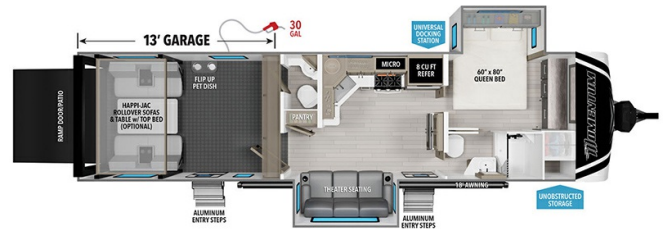

MSRP \$119,980.00

\$404 Bi-Weekly

\$0 down @ 7.99% APR for 60/240 months

(\$39,480 C.O.B.) O.A.C.

Woody's Price \$99,884.00

SPECIFICATIONS

Year	2025
Manufacturer	GRAND DESIGN
Brand	MOMENTUM G-CLASS
Model	31G
Type	Toy Hauler
Status	New
Stock #	50261
Financing Available	✓
Warranty Available	Manufacturer
Suspension	N/A
Leveling	N/A
Exterior Length	35.9 ft.
Dry Weight	8975 lbs.
Sleeping Capacity	6 person(s)
Interior Colour	DUSK
Exterior Colour	Fiberglass
Slideouts	2

Disclaimer: Product information, pricing and photos are as accurate as possible and are subject to change without notice.

SELLING FEATURES

Specifications and Features:

- Length (ft): 35'11"
- Width (ft): 8'5"
- Height (ft): 12'4"
- Interior Height (ft): 7'7"
- GVWR (lbs): 13000
- Dry Weight (lbs): 8975
- Payload Capacity (lbs): 4025
- Hitch Weight (lbs): 1600
- Number Of Fresh Water Holding Tanks: 1
- Total Fresh Water Tank Capa...

OPTIONS & EQUIPMENT

- RVIA SEAL
- WINTERIZATION
- HAPPI-JAC ELECTRIC BUNK SYSTEM W/ FOLDING SOFAS
- G-CLASS LUXURY INTERIOR PACKAGE
- G-CLASS EXTERIOR PACKAGE
- G-CLASS GARAGE/CARGO PACKAGE
- G-CLASS INSULATION PACKAGE
- A/C W/RACE TRACK DUCTING
- G-CLASS UNDER UNIT LED LIGHT KIT
- GOODYEAR TIRES
- 2ND A/C 15K BTU
- 8 CU. FT. 12V REFER
- SAFERIDE RV ROADSIDE ASSISTANCE
- ROCKFORD FOSGATE STAGE 1 STERERO - 500 WATTS, INT/EXT SPEAKERS W/ 10" POWERED SUB
- 6K WATT GENERATOR
- REAR ALUMINUM DECK SYSTEM W/REAR POWER AWNING
- GEN 3 SEASON DOOR W/SLIDING WINDOWS
- SOLARÂ½PACKAGE DUAL 330WATT PANEL, 2000WATT INVERTER, 50 AMP CONTROLLER, 2 DOCK PORTS, BLUETOOTH MODULE
- WOODY'S DISCOUNT
- DUSK INTERIOR DECOR