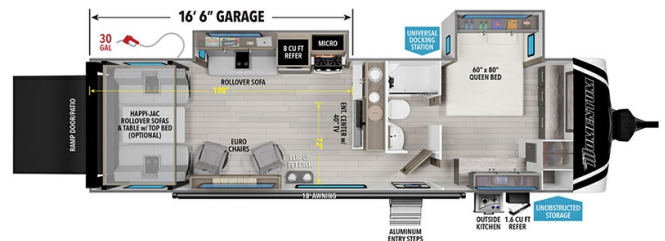

2025 GRAND DESIGN MOMENTUM G-CLASS 28G

MSRP \$119,980.00

\$376 Bi-Weekly

\$0 down @ 7.99% APR for 60/240 months

(\$36,751 C.O.B.) O.A.C.

Woody's Price \$92,980.00

SPECIFICATIONS

| | |
|---------------------|------------------|
| Year | 2025 |
| Manufacturer | GRAND DESIGN |
| Brand | MOMENTUM G-CLASS |
| Model | 28G |
| Type | Toy Hauler |
| Status | New |
| Stock # | 50259 |
| Financing Available | ✓ |
| Warranty Available | Manufacturer |
| Suspension | N/A |
| Leveling | N/A |
| Exterior Length | 33.9 ft. |
| Dry Weight | 9153 lbs. |
| Sleeping Capacity | 8 person(s) |
| Interior Colour | DUSK |
| Exterior Colour | Fiberglass |
| Slideouts | 2 |

Disclaimer: Product information, pricing and photos are as accurate as possible and are subject to change without notice.

SELLING FEATURES

Specifications and Features:

- Length (ft): 33'11"
- Width (ft): 8'5"
- Height (ft): 12'4"
- Interior Height (ft): 7'7"
- GVWR (lbs): 13000
- Dry Weight (lbs): 9153
- Payload Capacity (lbs): 3847
- Hitch Weight (lbs): 1368
- Number Of Fresh Water Holding Tanks: 1
- Total Fresh Water Tank Capa...

OPTIONS & EQUIPMENT

- G-CLASS LUXURY INTERIOR PACKAGE
- G-CLASS EXTERIOR PACKAGE
- G-CLASS GARAGE/CARGO PACKAGE
- G-CLASS INSULATION PACKAGE
- HAPPI-JAC ELECTRIC BUNK SYSTEM W/FOLDING SOFAS
- AC W/RACE TRACK DUCTING
- ROCKFORD FOSGATE STAGE 1 STEREO 500 WATTS, INT/EXT SPEAKERS W/10" SUB
- G-CLASS UNDER UNIT LED LIGHT KIT
- GOODYEAR TIRES
- 8CU.FT 12V REFER
- SAFERIDE RV ROADSIDE ASSISTANCE
- RVIA SEAL
- 6K WATT GENERATOR
- 2ND A/C 15K BTU
- REAR ALUMINUM DECK SYSTEM W/REAR POWER AWNING
- GEN 3 SEASON DOOR W/SLIDING WINDOWS
- SOLAR 1/2 PACKAGE DUAL 330WATT PANEL, 2000WATT INVERTER, 50 AMP CONTROLLER, 2 DOCK PORTS, BLUETOOTH MODULE
- WINTERIZATION
- WOODY'S DISCOUNT