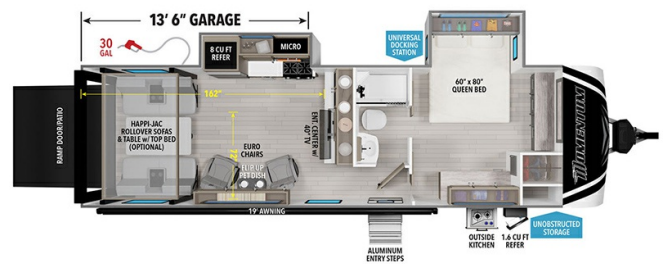

Woody's Price

2025 GRAND DESIGN MOMENTUM G-CLASS 25G

SPECIFICATIONS

Year	2025
Manufacturer	GRAND DESIGN
Brand	MOMENTUM G-CLASS
Model	25G
Type	Toy Hauler
Status	New
Stock #	50257
Financing Available	✓
Warranty Available	Manufacturer
Suspension	N/A
Leveling	N/A
Exterior Length	30.9 ft.
Dry Weight	7900 lbs.
Sleeping Capacity	6 person(s)
Interior Colour	DUSK
Exterior Colour	Fiberglass
Slideouts	2

Disclaimer: Product information, pricing and photos are as accurate as possible and are subject to change without notice.

SELLING FEATURES

Specifications and Features:

- Length (ft): 30'11"
- Width (ft): 8'5"
- Height (ft): 12'4"
- Interior Height (ft): 7'7"
- GVWR (lbs): 13000
- Dry Weight (lbs): 7900
- Payload Capacity (lbs): 5100
- Hitch Weight (lbs): 1150
- Number Of Fresh Water Holding Tanks: 1
- Total Fresh Water Tank Capa...

- G-CLASS UNDER UNIT LED LIGHT KIT
- GEN II 3 SEASON DOOR W/ SLIDING WINDOWS
- GOODYEAR TIRES
- 2ND A/C 15K BTU
- 8 CU. FT. 12V REFER
- SAFERIDE RV ROADSIDE ASSISTANCE
- SOLAR Â½ PACKAGE (DUAL 330W PANELS, 2000W INVERTER, 50 AMP CONTROLLER, 2 DOCK PORTS, BLUETOOTH MODULE)
- ROCKFORD FOSGATE STAGE 1 STERERO - 500 WATTS, INT/EXT SPEAKERS W/ 10" POWERED SUB
- YAMAHA 6KW GENERATOR
- SOLAR Â½ PACKAGE (DUAL 220W PANELS, 200W INVERTER, 50 AMP CONTROLLER, 2 DOCK PORTS, BLUETOOTH MODULE)
- 6K WATT GENERATOR
- DUSK INTERIOR DECOR
- WOODY'S VOLUME DISCOUNT