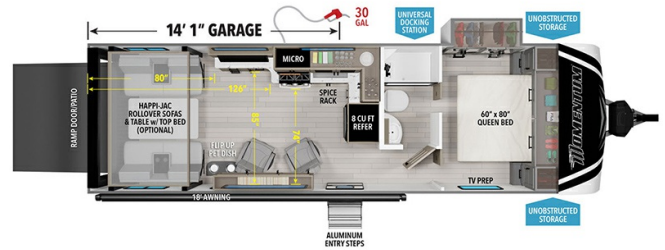

### SPECIFICATIONS

Year	2025
Manufacturer	GRAND DESIGN
Brand	MOMENTUM G-CLASS
Model	27G
Type	Toy Hauler
Status	New
Stock #	50252
Financing Available	✓
Warranty Available	Manufacturer
Suspension	N/A
Leveling	N/A
Exterior Length	32.3 ft.
Dry Weight	8518 lbs.
Sleeping Capacity	6 person(s)
Interior Colour	DUSK
Exterior Colour	Fiberglass
Slideouts	1

### SELLING FEATURES

Specifications and Features:

- Length (ft): 32'3"
- Width (ft): 8'5"
- Height (ft): 12'4"
- Interior Height (ft): 8'7"
- GVWR (lbs): 13000
- Dry Weight (lbs): 8518
- Payload Capacity (lbs): 4482
- Hitch Weight (lbs): 1486
- Number Of Fresh Water Holding Tanks: 1
- Total Fresh Water Tank Capac...

### OPTIONS & EQUIPMENT

- G-CLASS LUXURY INTERIOR PACKAGE
- G-CLASS EXTERIOR PACKAGE
- G-CLASS GARAGE/CARGO PACKAGE
- G-CLASS INSULATION PACKAGE
- HAPPI-JAC ELECTRIC BUNK SYSTEM W/ FOLDING SOFAS
- A/C W/RACE TRACK DUCTING
- ROCKFORD FOSGATE STAGE 1 STERERO - 500 WATTS, INT/EXT SPEAKERS W/ 10" POWERED SUB
- G-CLASS UNDER UNIT LED LIGHT KIT
- GOODYEAR TIRES
- 8 CU. FT. 12V REFER
- SAFERIDE RV ROADSIDE ASSISTANCE
- RVIA SEAL
- 6K WATT GENERATOR
- 2ND A/C 15K BTU
- REAR ALUMINUM DECK SYSTEM W/ REAR POWER AWNING
- GEN II 3 SEASON DOOR W/ SLIDING WINDOWS
- SOLAR 1/2 PACKAGE (DUAL 330W PANELS, 2000W INVERTER, 50 AMP CONTROLLER, 2 DOCK PORTS, BLUETOOTH MODULE)
- WINTERIZATION
- WOODY'S VOLUME DISCOUNT