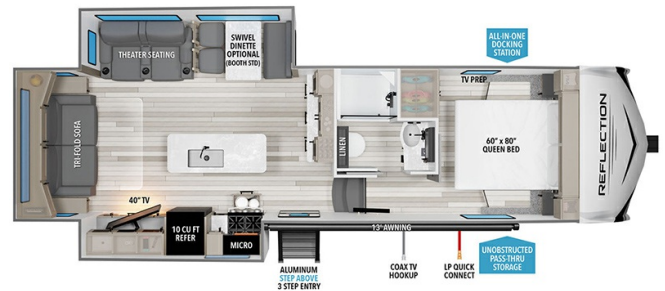

WOODY'S RV WORLD EDMONTON

webleads@woodysrv.com 1-800-798-3380

14510 Mark Messier Trail NW, Edmonton, AB T6V 1H5

Local 1-780-455-3380 | Fax 1-780-455-3037 | <https://www.woodysrv.com/>

MSRP $84,980.00

Woody's Price

2025 GRAND DESIGN REFLECTION 100 28RL

SPECIFICATIONS

Year	2025
Manufacturer	GRAND DESIGN
Brand	REFLECTION 100
Model	28RL
Type	Fifth Wheel
Status	New
Stock #	50238
Financing Available	✓
Warranty Available	Manufacturer
Suspension	N/A
Leveling	N/A
Exterior Length	31.0 ft.
Dry Weight	8362 lbs.
Sleeping Capacity	4 person(s)
Interior Colour	COLLINS
Exterior Colour	Fiberglass
Slideouts	2

Disclaimer: Product information, pricing and photos are as accurate as possible and are subject to change without notice.

SELLING FEATURES

Specifications and Features:

- Length (ft): 31'0"
- Width (ft): 8'0"
- Height (ft): 12'3"
- GVWR (lbs): 10995
- Dry Weight (lbs): 8362
- Payload Capacity (lbs): 2633
- Hitch Weight (lbs): 1348
- Number Of Fresh Water Holding Tanks: 1
- Total Fresh Water Tank Capacity (gal): 55
- Number Of Gra...

OPTIONS & EQUIPMENT

- PEACE OF MIND PACKAGE
- ULTIMATE POWER PACKAGE
- ARCTIC 4-SEASON PACKAGE
- SOLAR PACKAGE
- GOODYEAR TIRES
- ABS AXLE ASSEMBLY W/SWAY CONTROL
- WINTERIZATION
- SAFERIDE RV ROADSIDE ASSISTANCE
- SWIVEL DINETTE W/ 2 CHAIRS & OTTOMAN
- RVIA SEAL
- WOODY'S VOLUME DISCOUNT

Powered by focusRV