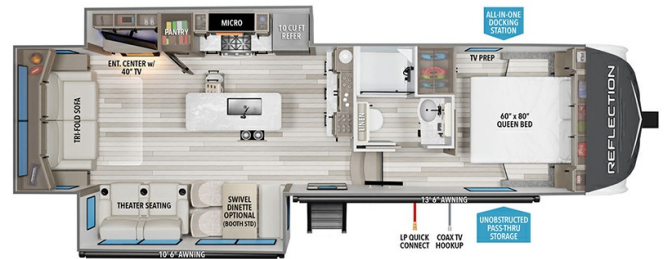

### SPECIFICATIONS

Year	2025
Manufacturer	GRAND DESIGN
Brand	REFLECTION 150
Model	295RL
Type	Fifth Wheel
Status	New
Stock #	50234
Financing Available	✓
Warranty Available	Manufacturer
Suspension	N/A
Leveling	N/A
Exterior Length	32.8 ft.
Dry Weight	9045 lbs.
Sleeping Capacity	6 person(s)
Interior Colour	COLLINS
Exterior Colour	Fiberglass
Slideouts	2

### SELLING FEATURES

Specifications and Features:

- Length (ft): 32'9"
- Width (ft): 8'0"
- Height (ft): 12'3"
- GVWR (lbs): 10995
- Dry Weight (lbs): 9045
- Payload Capacity (lbs): 1950
- Hitch Weight (lbs): 1460
- Number Of Fresh Water Holding Tanks: 1
- Total Fresh Water Tank Capacity (gal): 55
- Number Of Gra...