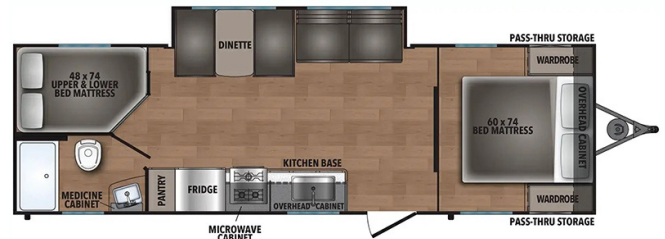

### SPECIFICATIONS

Year	2025
Manufacturer	COACHMEN
Brand	NORTHERN SPIRIT DLX
Model	5260DB
Type	Travel Trailer
Status	New
Stock #	5098
Financing Available	✓
Warranty Available	✓
Suspension	N/A
Leveling	N/A
Exterior Length	31.2 ft.
Dry Weight	5573 lbs.
Sleeping Capacity	10 person(s)
Interior Colour	N/A
Exterior Colour	Fiberglass
Slideouts	1

### SELLING FEATURES

Specifications and Features:

- Length (ft): 31'2"
- Width (ft): 8'0"
- Height (ft): 11'3"
- GVWR (lbs): 7570
- Dry Weight (lbs): 5573
- Payload Capacity (lbs): 1997
- Hitch Weight (lbs): 670
- Number Of Fresh Water Holding Tanks: 1
- Total Fresh Water Tank Capacity (gal): 39
- Number Of Gray ...