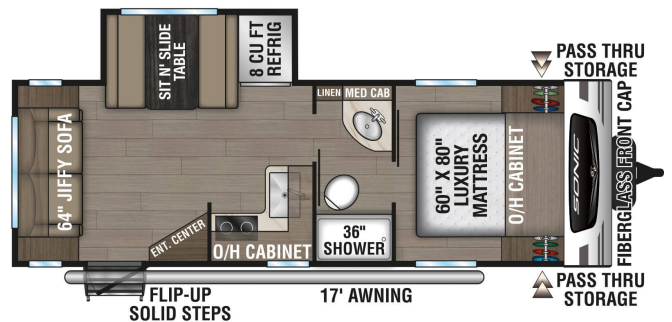

SPECIAL UNIT

$39,595.00

Originally $51,995

2025 VENTURE Sonic Ultra-Lite SN231VRL

SPECIFICATIONS

Year	2025
Manufacturer	VENTURE
Brand	Sonic Ultra-Lite
Model	SN231VRL
Type	Travel Trailer
Status	New
Stock #	750251
Financing Available	✓
Warranty Available	✓
Suspension	N/A
Leveling	N/A
Exterior Length	26.1 ft.
Dry Weight	4770 lbs.
Sleeping Capacity	6 person(s)
Interior Colour	N/A
Exterior Colour	N/A
Slideouts	1

Disclaimer: Product information, pricing and photos are as accurate as possible and are subject to change without notice.

SELLING FEATURES

NO HIDDEN FEES TAXES AND LICENSING ARE EXTRA
Promo rates as low as 6.50%

UVW (Unloaded Vehicle Weight)* 4,770 Dry Hitch Weight* 610 Dry Axle Weight* 4,160 CCC (Cargo Carrying Capacity) 1,090 GVWR 5,860 Interior Height 82" Exterior Height (with A/C) 10' 4" Exterior Width 90" Exterior Length** ...

Powered by focusRV