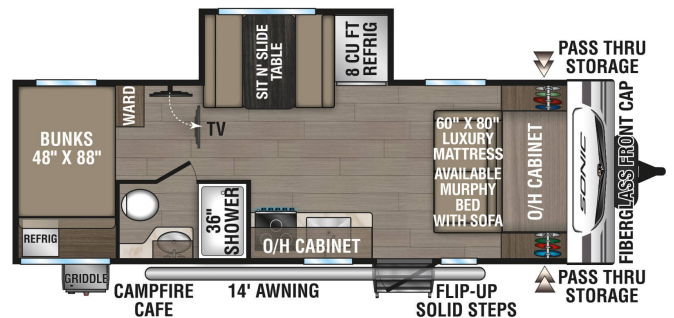

SPECIAL UNIT

$38,995.00

Originally $53,995

2025 VENTURE Sonic Ultra-Lite SN211VDB

SPECIFICATIONS

Year	2025
Manufacturer	VENTURE
Brand	Sonic Ultra-Lite
Model	SN211VDB
Type	Travel Trailer
Status	New
Stock #	750236
Financing Available	✓
Warranty Available	✓
Suspension	N/A
Leveling	N/A
Exterior Length	27.1 ft.
Dry Weight	4760 lbs.
Sleeping Capacity	8 person(s)
Interior Colour	N/A
Exterior Colour	N/A
Slideouts	1

Disclaimer: Product information, pricing and photos are as accurate as possible and are subject to change without notice.

SELLING FEATURES

NO HIDDEN FEES TAXES AND LICENSING ARE EXTRA
Promo rates as low as 6.50%

UVW (Unloaded Vehicle Weight)* 4,760 Dry Hitch Weight* 640 Dry Axle Weight* 4,120 CCC (Cargo Carrying Capacity) 1,130 GVWR 5,890 Interior Height 82" Exterior Height (with A/C) 10' 4" Exterior Width 90" Exterior Length** ...

Powered by focusRV