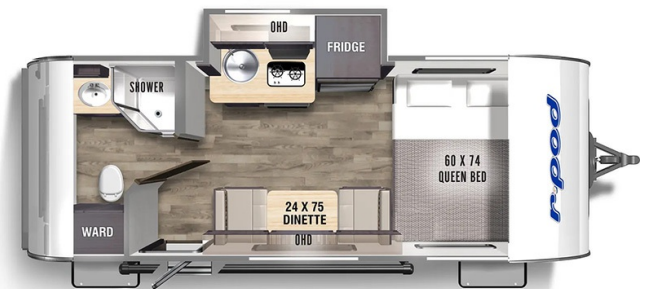

SPECIAL UNIT

\$32,500.00

Originally \$42,316

\$175 Bi-Weekly

2024 FOREST RIVER R-POD RP-180C

SPECIFICATIONS

Year	2024
Manufacturer	FOREST RIVER
Brand	R-POD
Model	RP-180C
Type	Travel Trailer
Status	New
Stock #	RP2406
Financing Available	✓
Warranty Available	✓
Suspension	N/A
Leveling	Manual
Exterior Length	20.0 ft.
Dry Weight	2894 lbs.
Sleeping Capacity	3 person(s)
Interior Colour	N/A
Exterior Colour	Fiberglass
Slideouts	1

Disclaimer: Product information, pricing and photos are as accurate as possible and are subject to change without notice.

SELLING FEATURES

Specifications and Features:

- Exterior Length (ft): 20'0"
- Exterior Width (ft): 8'0"
- Exterior Height (ft): 9'7"
- Interior Height (ft): 6'5"
- Gross Vehicle Weight Rating (GVWR) (lbs): 4,720
- Unloaded Weight (lbs): 2894
- Payload Capacity (lbs): 1826
- Hitch Weight (lbs): 359
- Black Wat...

OPTIONS & EQUIPMENT

2024 Forest River R-Pod Classic RP-180C •pod Travel Trailers and Expandable Hybrid Travel Trailers

The r•pod is the first of its kind to offer you affordable luxury at the lowest tow weight in its class. The r•pod is a perfect example of "form follows function" with its unique shape and construction!

Interior

- 6' 6" Interior Height
- Designer Carefree® flooring
- Residential Style Shaker Cabinetry
- Hardwood drawer fronts w/ full extension ball bearing drawer guides
- Decorative window treatments
- Shower Surround with Curtain
- Mini blinds (where applicable)
- Collapsible clothes hanger (where applicable)
- Bathroom pocket organizers
- Wood slideout fascia with corner blocks
- Cosmic Graphite Interior Décor
- Aluminum Bed Bases
- Large Barrelled Black Stainless Steel Sink w/Sink Cover
- Fireplace (Select Models)
- Seamless Kitchen Countertops
- Large Pantry (Select Models)
- Accent Lighting (Select Models)