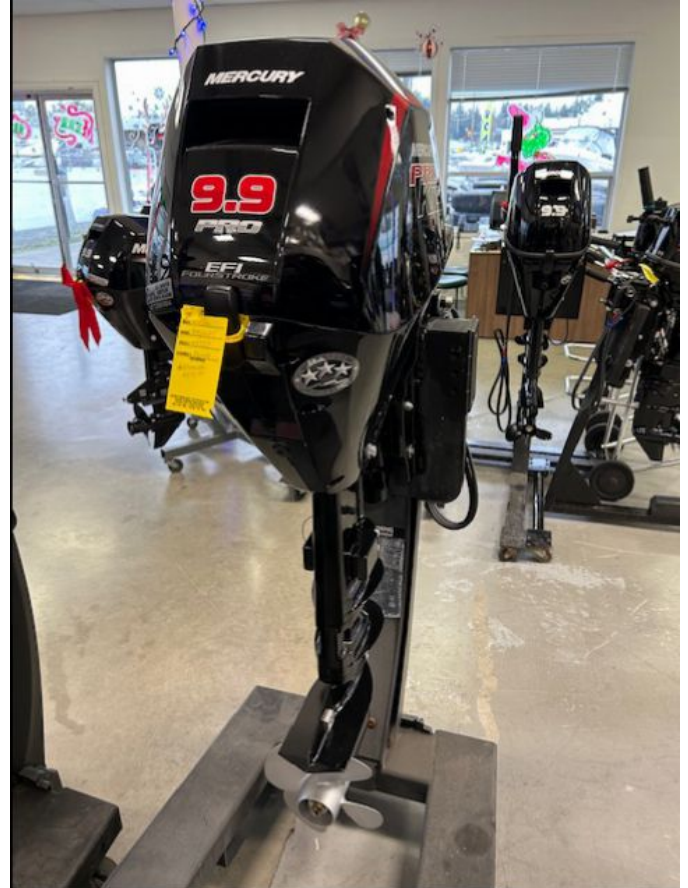

SPECIAL UNIT

$3,350.00

Originally $5,300

2022 MERCURY ME 9.9EXLPT PK EFI 1A10462BK

SPECIFICATIONS

Year	2022
Manufacturer	MERCURY
Brand	ME 9.9EXLPT PK EFI
Model	1A10462BK
Type	Outboard Motor
Status	New
Stock #	M2222
Financing Available	✘
Warranty Available	✘
Suspension	N/A
Leveling	N/A
Exterior Length	.0 ft.
Dry Weight	N/A lbs.
Sleeping Capacity	N/A person(s)
Interior Colour	N/A
Exterior Colour	N/A
Slideouts	N/A

Disclaimer: Product information, pricing and photos are as accurate as possible and are subject to change without notice.

Powered by focusRV