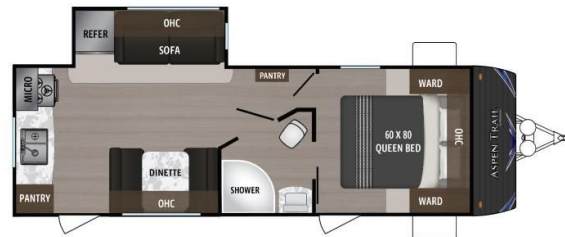

SPECIAL UNIT

\$27,632.00

Originally \$28,995

\$157 Bi-Weekly

2019 DUTCHMEN ASPEN TRAIL 2390RKS

SPECIFICATIONS

Year	2019
Manufacturer	DUTCHMEN
Brand	ASPEN TRAIL
Model	2390RKS
Type	Travel Trailer
Status	PreOwned
Stock #	CAM2207Z
Financing Available	✓
Warranty Available	✓
Suspension	N/A
Leveling	Manual
Exterior Length	27.2 ft.
Dry Weight	5682 lbs.
Sleeping Capacity	6 person(s)
Interior Colour	N/A
Exterior Colour	Sheet Metal
Slideouts	1

Disclaimer: Product information, pricing and photos are as accurate as possible and are subject to change without notice.

2390RKS

SELLING FEATURES

Specifications and Features:

- Exterior Length: 27.2 ft. (326 in.)
- Width: 8 ft. (96 in.)
- Height: 11.4 ft. (136 in.)
- Interior Height: 6.83 ft. (82 in.)
- Dry Weight: 5,682 lbs.
- Payload Capacity: 1,918 lbs.
- Hitch Weight: 796 lbs.
- Fresh Water Tank Capacity: 52.0 gal.
- Gray Water Tan...

OPTIONS & EQUIPMENT

- Exterior Shower
- Spare Tire with Cover and Carrier
- 29 Inch LCD TV
- 15 000 BTU AC IPO 13 500 BTU AC
- Power Awning
- Power Stabilizer Jacks
- Aluminum Rims
- 2nd AC Prep
- 2nd 13 500 BTU Bedroom AC