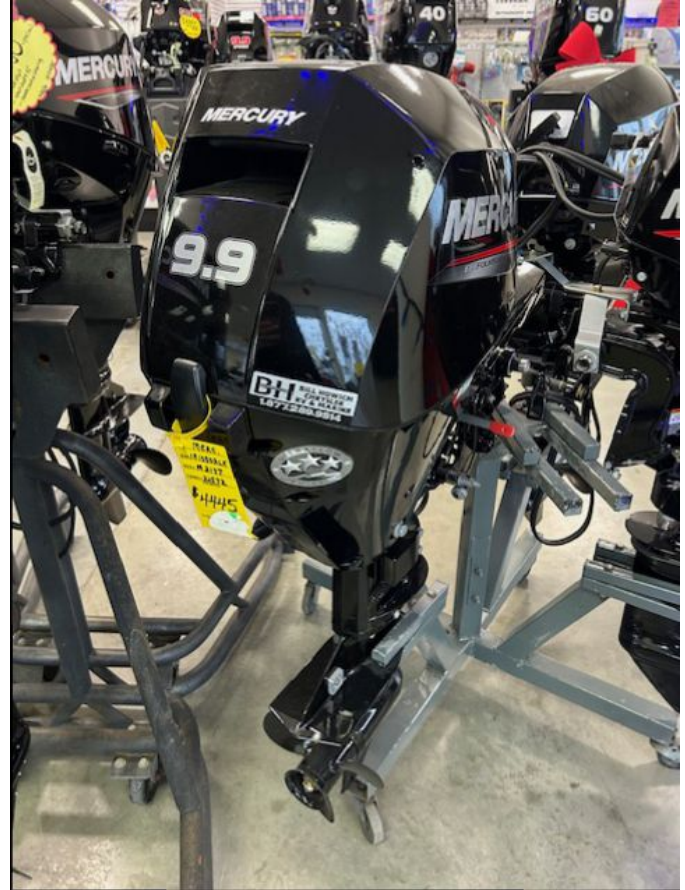

SPECIAL UNIT

$2,500.00

Originally $4,445

2021 MERCURY ME 9.9E 4S EFI 1A10302LK

SPECIFICATIONS

Year	2021
Manufacturer	MERCURY
Brand	ME 9.9E 4S EFI
Model	1A10302LK
Type	Outboard Motor
Status	New
Stock #	M2137
Financing Available	✘
Warranty Available	✘
Suspension	N/A
Leveling	N/A
Exterior Length	.0 ft.
Dry Weight	N/A lbs.
Sleeping Capacity	N/A person(s)
Interior Colour	N/A
Exterior Colour	N/A
Slideouts	N/A

Disclaimer: Product information, pricing and photos are as accurate as possible and are subject to change without notice.

Powered by focusRV