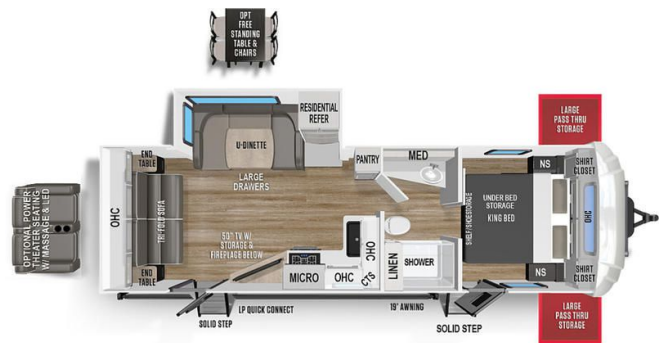

SPECIAL UNIT

\$46,841.00

Originally \$71,693

\$232 Bi-Weekly

2022 FOREST RIVER WILDCAT T262RSX

SPECIFICATIONS

| | |
|---------------------|----------------|
| Year | 2022 |
| Manufacturer | FOREST RIVER |
| Brand | WILDCAT |
| Model | T262RSX |
| Type | Travel Trailer |
| Status | New |
| Stock # | WCT2206 |
| Financing Available | ✓ |
| Warranty Available | ✓ |
| Suspension | N/A |
| Leveling | Manual |
| Exterior Length | 32.0 ft. |
| Dry Weight | 6918 lbs. |
| Sleeping Capacity | 6 person(s) |
| Interior Colour | N/A |
| Exterior Colour | Fiberglass |
| Slideouts | 1 |

Disclaimer: Product information, pricing and photos are as accurate as possible and are subject to change without notice.

SELLING FEATURES

Specifications and Features:

- **Exterior Dimensions:**
 - Length: 31.67 ft. (380 in.)
 - Width: 8 ft. (96 in.)
 - Height: 11.42 ft. (137 in.)
 - Interior Height: 7 ft. (84 in.)
- **Weight:**
 - Dry Weight: 6,918 lbs.
 - Payload Capacity: 2,575 lbs.
 - GVWR: 9,493 lbs.
 - Hitch ...

Features may include:

Interior

- NEW - Front windshield
- Maxx King 80" Long Residential Pillow-Top Memory Foam Mattress
- 7' High Full Stand-Up Height In All Bedrooms
- Gas Struts To Lift Bed For Under-Bed Storage
- Fully Finished Bed Bases
- Complete LED Lighting Including Reading Lights
- Upgraded Residential Bedspread
- Shirt closets on each side of bed
- Bedroom Roof Vent & Pre-Wired For 2nd A/C Or Power Roof Vent
- CPAP & Tablet station at each side of bed (USB Ports & 110V plugs)