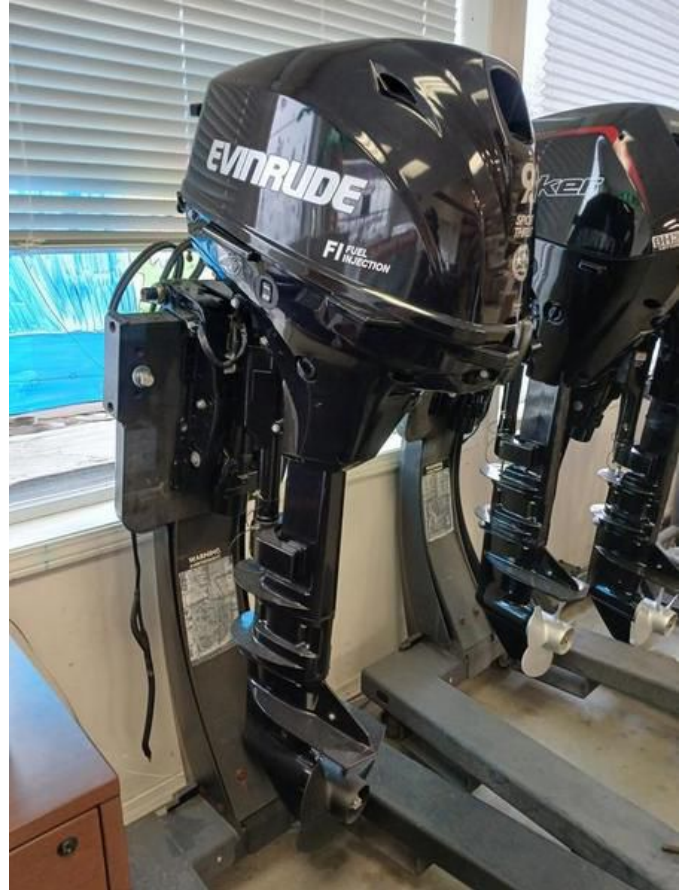

SPECIAL UNIT

$1,995.00

Originally $1,995

2019 EVINRUDE MFS9.9E MFS9.9EPTUL-U

SPECIFICATIONS

Year	2019
Manufacturer	EVINRUDE
Brand	MFS9.9E
Model	MFS9.9EPTUL-U
Type	Outboard Motor
Status	PreOwned
Stock #	ZJ2208Y
Financing Available	✘
Warranty Available	✘
Suspension	N/A
Leveling	N/A
Exterior Length	.0 ft.
Dry Weight	N/A lbs.
Sleeping Capacity	N/A person(s)
Interior Colour	N/A
Exterior Colour	N/A
Slideouts	N/A

Disclaimer: Product information, pricing and photos are as accurate as possible and are subject to change without notice.

SELLING FEATURES

2019 Tohatsu MFS9.9E MFS9.9EEPL

New innovations allowed Tohatsu to introduce a new Electronic Fuel Injection (EFI) four stroke outboard to its lineup; meet the 9.9hp EFI Sport. The lightest weight outboard in its class features exceptional torque and top end speed so you can get where you need t...

Powered by focusRV