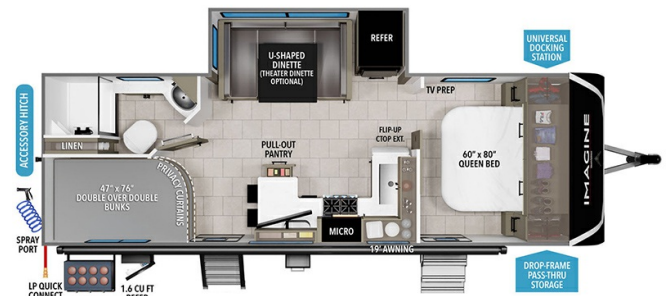

2026 GRAND DESIGN IMAGINE 2470BH

MSRP \$69,980.00

\$251 Bi-Weekly

\$0 down @ 7.99% APR for 60/240 months
(\$24,498 C.O.B.) O.A.C.

Woody's Price \$61,980.00

SPECIFICATIONS

Year	2026
Manufacturer	GRAND DESIGN
Brand	IMAGINE
Model	2470BH
Type	Travel Trailer
Status	New
Stock #	50192
Financing Available	✓
Warranty Available	Manufacturer
Suspension	N/A
Leveling	N/A
Exterior Length	29.0 ft.
Dry Weight	6406 lbs.
Sleeping Capacity	8 person(s)
Interior Colour	BRYNLEE
Exterior Colour	Fiberglass
Slideouts	1

Disclaimer: Product information, pricing and photos are as accurate as possible and are subject to change without notice.

SELLING FEATURES

Specifications and Features:

- Length (ft): 29'0"
- Width (ft): 8'0"
- Height (ft): 11'2"
- Interior Height (ft): 6'9"
- GVWR (lbs): 7850
- Dry Weight (lbs): 6406
- Payload Capacity (lbs): 1444
- Hitch Weight (lbs): 659
- Number Of Fresh Water Holding Tanks: 1
- Total Fresh Water Tank Capacit...