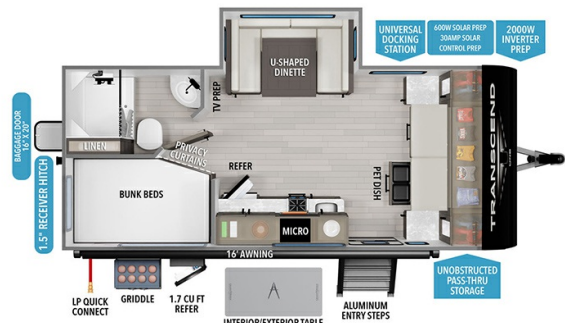

### SPECIFICATIONS

Year	2026
Manufacturer	GRAND DESIGN
Brand	TRANSCEND ONE
Model	161BH
Type	Travel Trailer
Status	New
Stock #	50184
Financing Available	✓
Warranty Available	Manufacturer
Suspension	N/A
Leveling	N/A
Exterior Length	23.0 ft.
Dry Weight	4784 lbs.
Sleeping Capacity	6 person(s)
Interior Colour	LUNA
Exterior Colour	Aluminum
Slideouts	1

### SELLING FEATURES

Specifications and Features:

- Length (ft): 23'0"
- Width (ft): 8'0"
- Height (ft): 10'6"
- Interior Height (ft): 6'6"
- GVWR (lbs): 5500
- Dry Weight (lbs): 4784
- Payload Capacity (lbs): 716
- Hitch Weight (lbs): 524
- Number Of Fresh Water Holding Tanks: 1
- Total Fresh Water Tank Capacity...