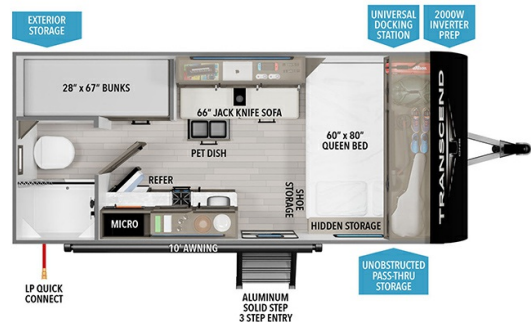

MSRP \$31,980.00

Woody's Price

2026 GRAND DESIGN TRANSCEND ONE 151BH

SPECIFICATIONS

Year	2026
Manufacturer	GRAND DESIGN
Brand	TRANSCEND ONE
Model	151BH
Type	Travel Trailer
Status	New
Stock #	50182
Financing Available	✓
Warranty Available	Manufacturer
Suspension	N/A
Leveling	N/A
Exterior Length	19.7 ft.
Dry Weight	3550 lbs.
Sleeping Capacity	6 person(s)
Interior Colour	LUNA
Exterior Colour	Aluminum
Slideouts	N/A

Disclaimer: Product information, pricing and photos are as accurate as possible and are subject to change without notice.

SELLING FEATURES

Specifications and Features:

- Exterior Length: 19 feet 8 inches
- Exterior Width: 8 feet 0 inches
- Exterior Height: 10 feet 3 inches
- Interior Height: 6 feet 6 inches
- Dry Weight: 3,550 lbs
- Gross Vehicle Weight Rating (GVWR): 4,420 lbs
- Hitch Weight: 490 lbs
- Fresh Water Capacity: 37 ...