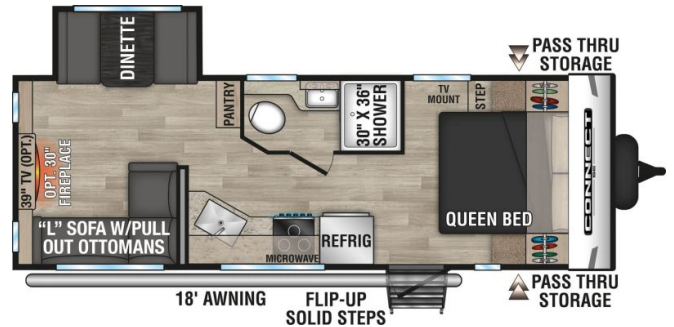

\$168 Bi-Weekly

**2023 KZ CONNECT SE 221RESE**

**SPECIFICATIONS**

|                     |                |
|---------------------|----------------|
| Year                | 2023           |
| Manufacturer        | KZ             |
| Brand               | CONNECT SE     |
| Model               | 221RESE        |
| Type                | Travel Trailer |
| Status              | PreOwned       |
| Stock #             | 23247          |
| Financing Available | ✘              |
| Warranty Available  | ✘              |
| Suspension          | N/A            |
| Leveling            | N/A            |
| Exterior Length     | 27.1 ft.       |
| Dry Weight          | 5190 lbs.      |
| Sleeping Capacity   | 4 person(s)    |
| Interior Colour     | Brown          |
| Exterior Colour     | White          |
| Slideouts           | 1              |

**Disclaimer:** Product information, pricing and photos are as accurate as possible and are subject to change without notice.

**SELLING FEATURES**

Introducing the 2023 Connect SE C221RE, from KZ. The Connect SE C221RE contains everything you will need to make traveling effortless and straightforward. This travel trailer sleeps up to 4 people. Inside the Connect SE C221RE, you will find a four seat bench dinette that converts into a bed prov...

**OPTIONS & EQUIPMENT**

- FRONT POWER TONGUE JACK
- SPARE TIRE
- ROOF LADDER
- FRONT POWER TONGUE JACK
- MICROWAVE
- OVEN
- 3-BURNER STOVE TOP
- POWERAWNING
- QUEEN BED

Powered by focusRV