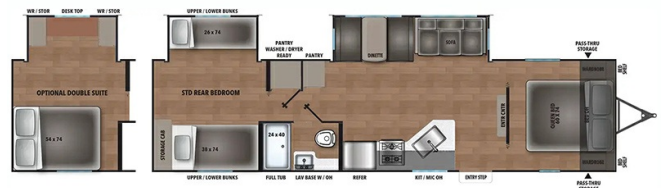

2025 COACHMEN NORTHERN SPIRIT DLX 5320BEDS

\$43,500.00

Originally \$57,865.00

\$195 Bi-Weekly

SPECIFICATIONS

Year	2025
Manufacturer	COACHMEN
Brand	NORTHERN SPIRIT DLX
Model	5320BEDS
Type	Travel Trailer
Status	New
Stock #	5094
Financing Available	✓
Warranty Available	✓
Suspension	N/A
Leveling	N/A
Exterior Length	36.1 ft.
Dry Weight	7200 lbs.
Sleeping Capacity	10 person(s)
Interior Colour	N/A
Exterior Colour	Fiberglass
Slideouts	2

Disclaimer: Product information, pricing and photos are as accurate as possible and are subject to change without notice.

SELLING FEATURES

Specifications and Features:

- Length (ft): 36'1"
- Width (ft): 8'0"
- Height (ft): 11'3"
- GVWR (lbs): 9615
- Dry Weight (lbs): 7200
- Payload Capacity (lbs): 2415
- Hitch Weight (lbs): 915
- Number Of Fresh Water Holding Tanks: 1
- Total Fresh Water Tank Capacity (gal): 39
- Number Of Gray ...