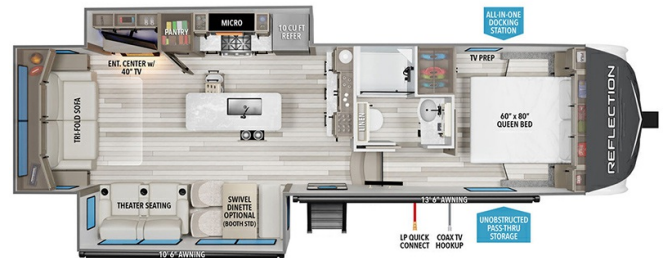

### SPECIFICATIONS

Year	2025
Manufacturer	GRAND DESIGN
Brand	REFLECTION 150
Model	295RL
Type	Fifth Wheel
Status	New
Stock #	50165
Financing Available	✓
Warranty Available	Manufacturer
Suspension	N/A
Leveling	N/A
Exterior Length	32.8 ft.
Dry Weight	9045 lbs.
Sleeping Capacity	6 person(s)
Interior Colour	COLLINS
Exterior Colour	Fiberglass
Slideouts	2

### SELLING FEATURES

Specifications and Features:

- Length (ft): 32'9"
- Width (ft): 8'0"
- Height (ft): 12'3"
- GVWR (lbs): 10995
- Dry Weight (lbs): 9045
- Payload Capacity (lbs): 1950
- Hitch Weight (lbs): 1460
- Number Of Fresh Water Holding Tanks: 1
- Total Fresh Water Tank Capacity (gal): 55
- Number Of Gra...