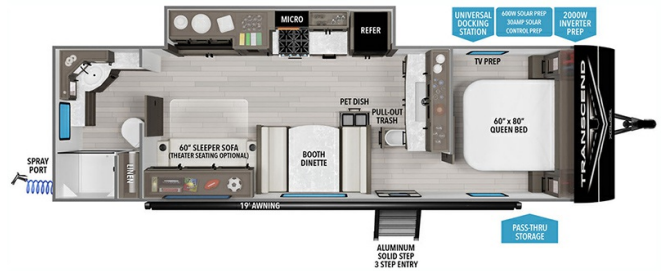

2026 GRAND DESIGN TRANSCEND 26RBX

MSRP \$60,980.00

\$202 Bi-Weekly

\$0 down @ 7.99% APR for 60/240 months

(\$19,755 C.O.B.) O.A.C.

Woody's Price \$49,980.00

SPECIFICATIONS

Year	2026
Manufacturer	GRAND DESIGN
Brand	TRANSCEND
Model	26RBX
Type	Travel Trailer
Status	New
Stock #	50469
Financing Available	✓
Warranty Available	Manufacturer
Suspension	N/A
Leveling	N/A
Exterior Length	31.5 ft.
Dry Weight	6147 lbs.
Sleeping Capacity	6 person(s)
Interior Colour	LUNA
Exterior Colour	Aluminum
Slideouts	1

Disclaimer: Product information, pricing and photos are as accurate as possible and are subject to change without notice.

SELLING FEATURES

Specifications and Features:

- Length (ft): 31'6"
- Width (ft): 8'0"
- Height (ft): 11'0"
- Interior Height (ft): 6'6"
- GVWR (lbs): 7695
- Dry Weight (lbs): 6147
- Payload Capacity (lbs): 1548
- Hitch Weight (lbs): 627
- Number Of Fresh Water Holding Tanks: 1
- Total Fresh Water Tank Capacit...