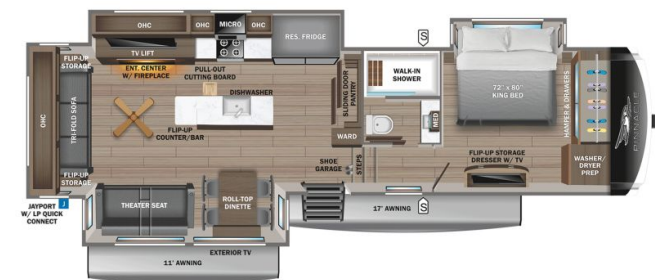

2025 JAYCO PINNACLE 38KPTS

SPECIFICATIONS

Year	2025
Manufacturer	JAYCO
Brand	PINNACLE
Model	38KPTS
Type	Fifth Wheel
Status	New
Stock #	23234
Financing Available	✘
Warranty Available	✘
Suspension	N/A
Leveling	N/A
Exterior Length	41.0 ft.
Dry Weight	15205 lbs.
Sleeping Capacity	4 person(s)
Interior Colour	Vintage Farmhouse
Exterior Colour	White / Black
Slideouts	3

Disclaimer: Product information, pricing and photos are as accurate as possible and are subject to change without notice.

SELLING FEATURES

Introducing the 2025 Pinnacle 38KPTS, made by Jayco. The Pinnacle 38KPTS provides you with all of the comforts you need. This fifth wheel and sleeps up to 4 people. Inside this Pinnacle 38KPTS, you will find a tri-fold sofa that converts to another bed for an additional sleeping space when needed...

OPTIONS & EQUIPMENT

- PINNACLE LUXURY PACKAGE
- OUTSIDE GRIDDLE
- VINTAGE FARMHOUSE DECOR
- 5-STAR HANDLING PACKAGE
- BACKUP, SIDE AND ENTRY DOOR OBSERVATION CAMERA W/7" MONITOR
- GENERATOR LP PREP
- TRUMA ON DEMAND WATER HEATER
- CANADIAN STANDARDS
- OVERLANDER 2 SOLAR POWER PACKAGE
- DUAL PANE TINTED SAFETY GLASS WINDOWS
- SLIDEOUT AWNINGS
- CUSTOMER VALUE PACKAGE