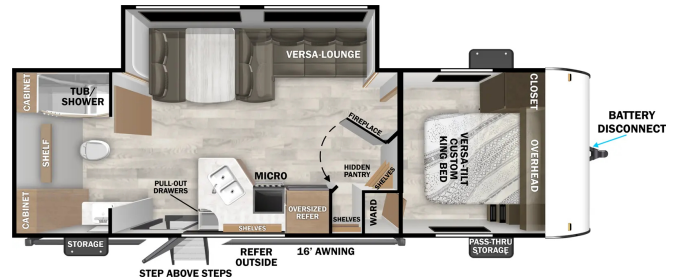

\$39,995.00

Originally \$50,340.00

SPECIFICATIONS

Year	2026
Manufacturer	FOREST RIVER
Brand	Salem Cruise Lite
Model	25ICE
Type	Travel Trailer
Status	New
Stock #	N1426
Financing Available	✓
Warranty Available	✓
Suspension	N/A
Leveling	N/A
Exterior Length	29.1 ft.
Dry Weight	6178 lbs.
Sleeping Capacity	N/A person(s)
Interior Colour	N/A
Exterior Colour	N/A
Slideouts	1

Disclaimer: Product information, pricing and photos are as accurate as possible and are subject to change without notice.

SELLING FEATURES

Your first steps into the new 2025 Forest River Salem Cruise Lite SMT25ICE will have you feeling like the royalty you are. With the Versa-Lounge and booth dinette situated within the large slide-out, you'll have ample space for all the dance parties and rainy day game nights! The spacious kitchen...