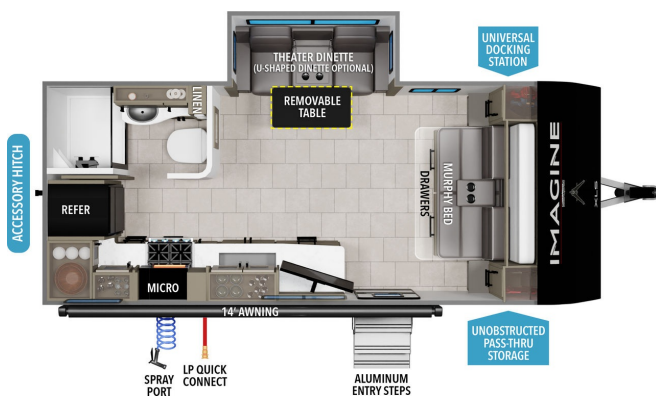

CLEARANCE UNIT

2025 GRAND DESIGN IMAGINE XLS 17MKE

SPECIFICATIONS

Year	2025
Manufacturer	GRAND DESIGN
Brand	IMAGINE XLS
Model	17MKE
Type	Travel Trailer
Status	New
Stock #	7772
Financing Available	✓
Warranty Available	✓
Suspension	Springs
Leveling	Manual
Exterior Length	21.0 ft.
Dry Weight	N/A lbs.
Sleeping Capacity	2 person(s)
Interior Colour	HEARTSTONE
Exterior Colour	STANDARD EXTERIOR GRAPHICS
Slideouts	1

Disclaimer: Product information, pricing and photos are as accurate as possible and are subject to change without notice.

SELLING FEATURES

EXTERIOR

- 80% Tint Radius Safety Glass Windows
- 20# LP Bottles (2) w/ Level Gauges
- 28" Radius Entry Door
- Extra Large 2" Fresh Water Drain Valve
- Adjustable Power Awning w/ LED Lights
- Power Tongue Jack
- Spare Tire & Carrier
- Aluminum Entry Steps
- 6' Coiled Break Away Cable
- Front Ro...