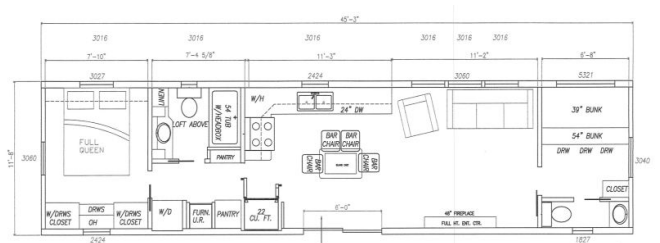

Year	2025
Manufacturer	KROPF
Brand	CANADIAN
Model	8123WD
Type	Park Model
Status	New
Stock #	23165
Financing Available	✘
Warranty Available	✘
Suspension	N/A
Leveling	N/A
Exterior Length	45.3 ft.
Dry Weight	N/A lbs.
Sleeping Capacity	6 person(s)
Interior Colour	Mandalay White
Exterior Colour	Aspen White
Slideouts	N/A

**Disclaimer:** Product information, pricing and photos are as accurate as possible and are subject to change without notice.

**SELLING FEATURES**

Introducing the 2025 Canadian 8123WDJJ, from Kropf. The Canadian 8123WDJJ has plenty of interior living space. This park model home sleeps up to 6 people. Inside the Canadian 8123WDJJ, you will find a bunk room at the front of the unit with a half bath attached for extra convenience. All Canadian...