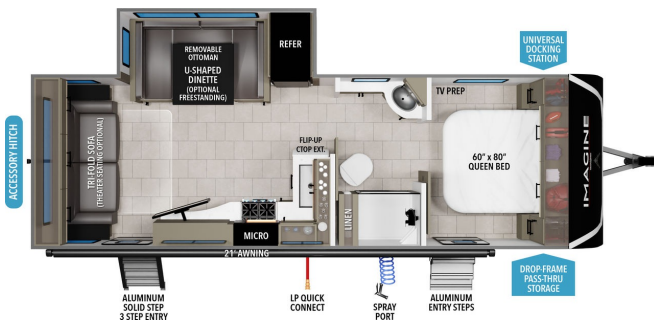

CLEARANCE UNIT

2025 GRAND DESIGN IMAGINE 2500RL

SPECIFICATIONS

Year	2025
Manufacturer	GRAND DESIGN
Brand	IMAGINE
Model	2500RL
Type	Travel Trailer
Status	New
Stock #	7747
Financing Available	✓
Warranty Available	✓
Suspension	Springs
Leveling	Manual
Exterior Length	29.0 ft.
Dry Weight	N/A lbs.
Sleeping Capacity	4 person(s)
Interior Colour	HEARTSTONE
Exterior Colour	STANDARD EXTERIOR GRAPHICS
Slideouts	1

Disclaimer: Product information, pricing and photos are as accurate as possible and are subject to change without notice.

SELLING FEATURES

EXTERIOR

- Roof Ladder
- Power Tongue Jack
- 80% Tint Radius Safety Glass Windows
- 20# LP Bottles (2) w/ Level Gauges
- 28" Radius Entry Door
- 6' Coily Hose Breakaway Cable
- Adjustable Power Awning w/ LED Lights
- Motion Sensor Entry LED Lighting
- Spare Tire & Carrier
- Tuff-Ply Pass Thru F...