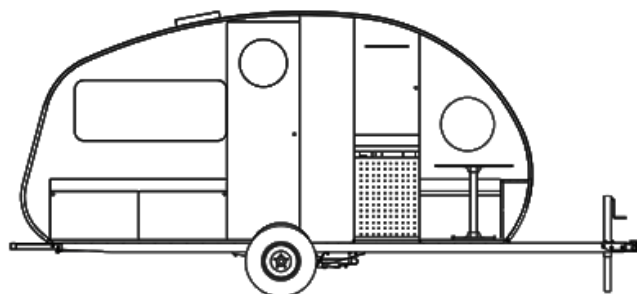

2025 SAFARI CONDO ALTO F1743

SPECIFICATIONS

Year	2025
Manufacturer	SAFARI CONDO
Brand	ALTO
Model	F1743
Type	Travel Trailer
Status	New
Stock #	7615
Financing Available	✓
Warranty Available	✓
Suspension	Torflex
Leveling	Manual
Exterior Length	17.0 ft.
Dry Weight	N/A lbs.
Sleeping Capacity	3 person(s)
Interior Colour	DANISH MAPLE/ FROTH GREY/ CONCRETE
Exterior Colour	BLUE
Slideouts	N/A

Disclaimer: Product information, pricing and photos are as accurate as possible and are subject to change without notice.

SELLING FEATURES

Living Space

- 60" x 81" queen bed
- 36" x 81" front single bed
- Portable front table
- Kitchenette with drawers and pull-out shelves
- Large wardrobe
- Large shower/toilet compartment with medicine cabinet