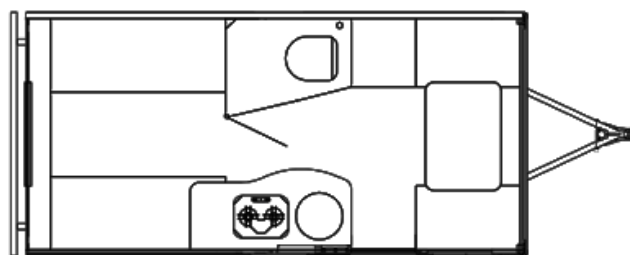

2025 SAFARI CONDO ALTO F1743

SPECIFICATIONS

Year	2025
Manufacturer	SAFARI CONDO
Brand	ALTO
Model	F1743
Type	Travel Trailer
Status	New
Stock #	7615
Financing Available	✓
Warranty Available	✓
Suspension	Torflex
Leveling	Manual
Exterior Length	17.0 ft.
Dry Weight	N/A lbs.
Sleeping Capacity	3 person(s)
Interior Colour	DANISH MAPLE/ FROTH GREY/ CONCRETE
Exterior Colour	BLUE
Slideouts	N/A

Disclaimer: Product information, pricing and photos are as accurate as possible and are subject to change without notice.

SELLING FEATURES

Living Space

- 60" x 81" queen bed
- 36" x 81" front single bed
- Portable front table
- Kitchenette with drawers and pull-out shelves
- Large wardrobe
- Large shower/toilet compartment with medicine cabinet